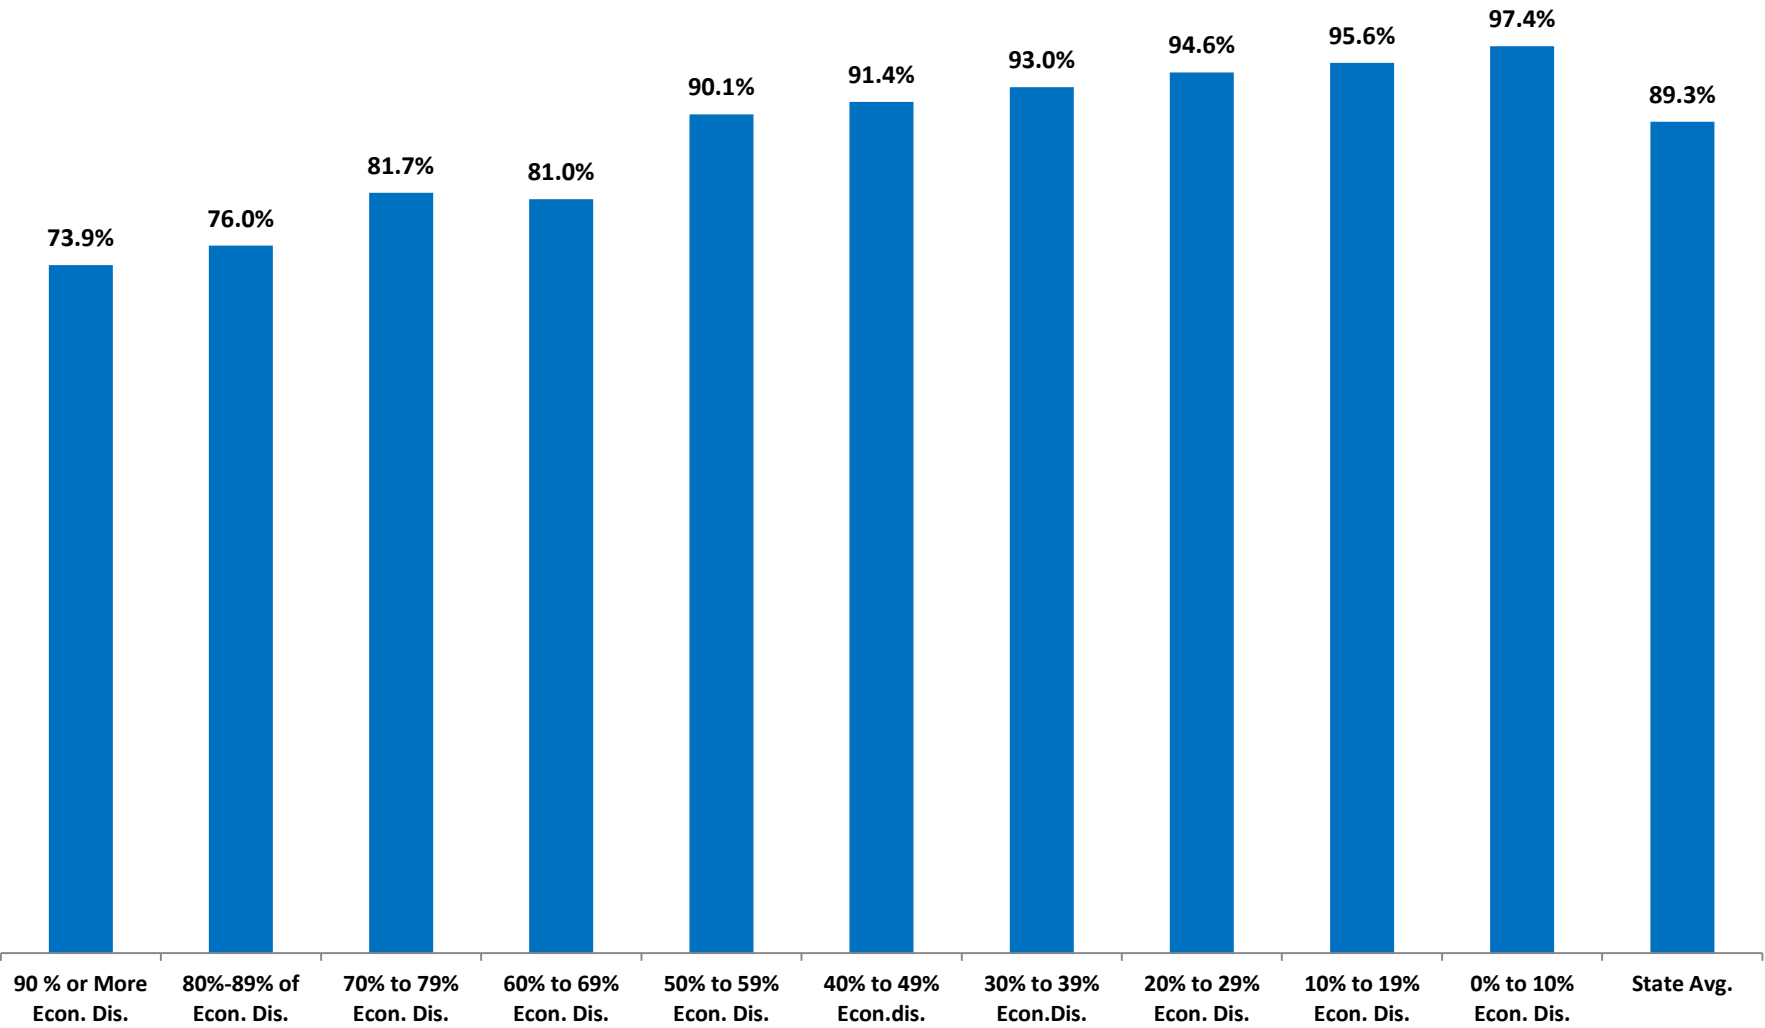

Four Year Graduation Rate - Class of 2014

Five Year Longitudinal Graduation Rate - Class of 2013

% of Class of 2012 Enrolled in College within 2 Years of Graduation

% of Class of 2014 Participating in ACT

% Of 2014 Test Takers Scoring Remediation Free on ACT

% of Class of 2014 Participating in SAT

% Of 2014 Test Takers Scoring Remediation Free on SAT

ACT Mean Score Class of 2014

SAT Mean Score Class of 2014