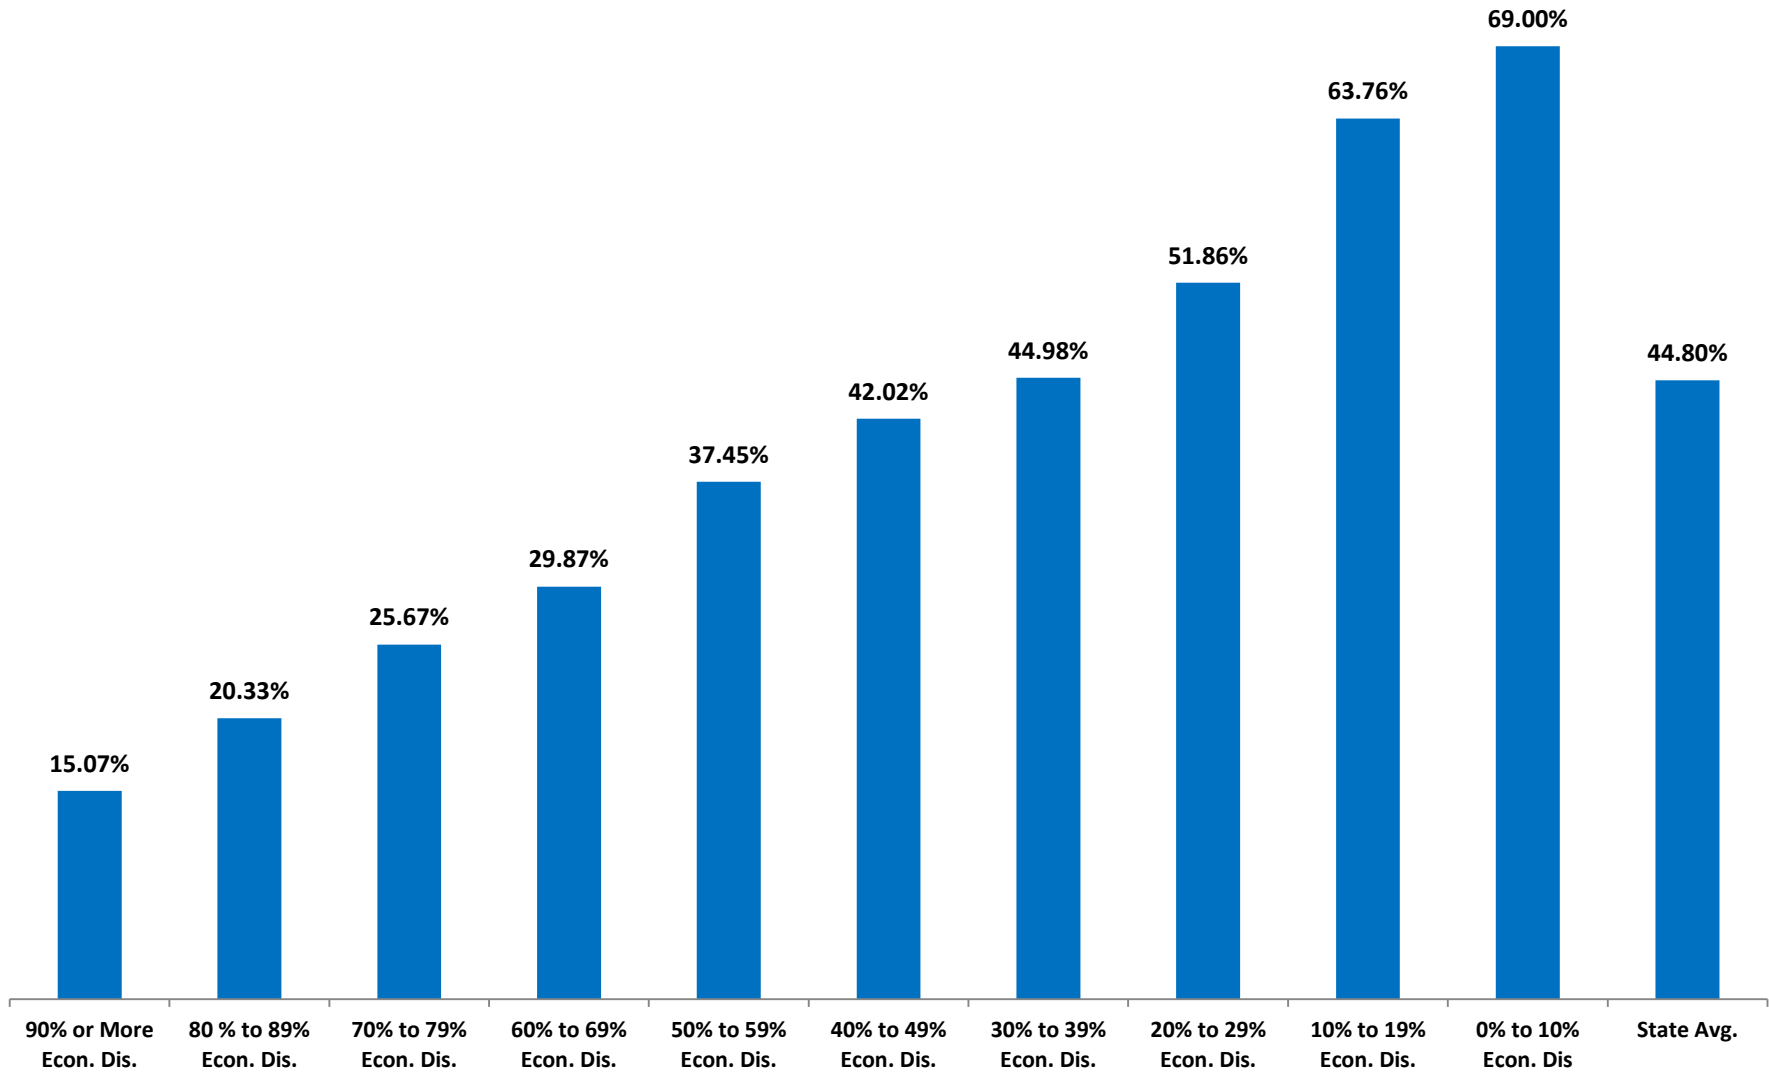

Four Year Graduation Rate - Class of 2014

Five Year Longitudinal Graduation Rate - Class of 2013

% of Class of 2012 Enrolled in College within 2 Years of Graduation

% of Class of 2014 Participating in ACT

% Of 2014 Test Takers Scoring Remediation Free on ACT

% of Class of 2014 Participating in SAT

% Of 2014 Test Takers Scoring Remediation Free on SAT

ACT Mean Score Class of 2014

SAT Mean Score Class of 2014