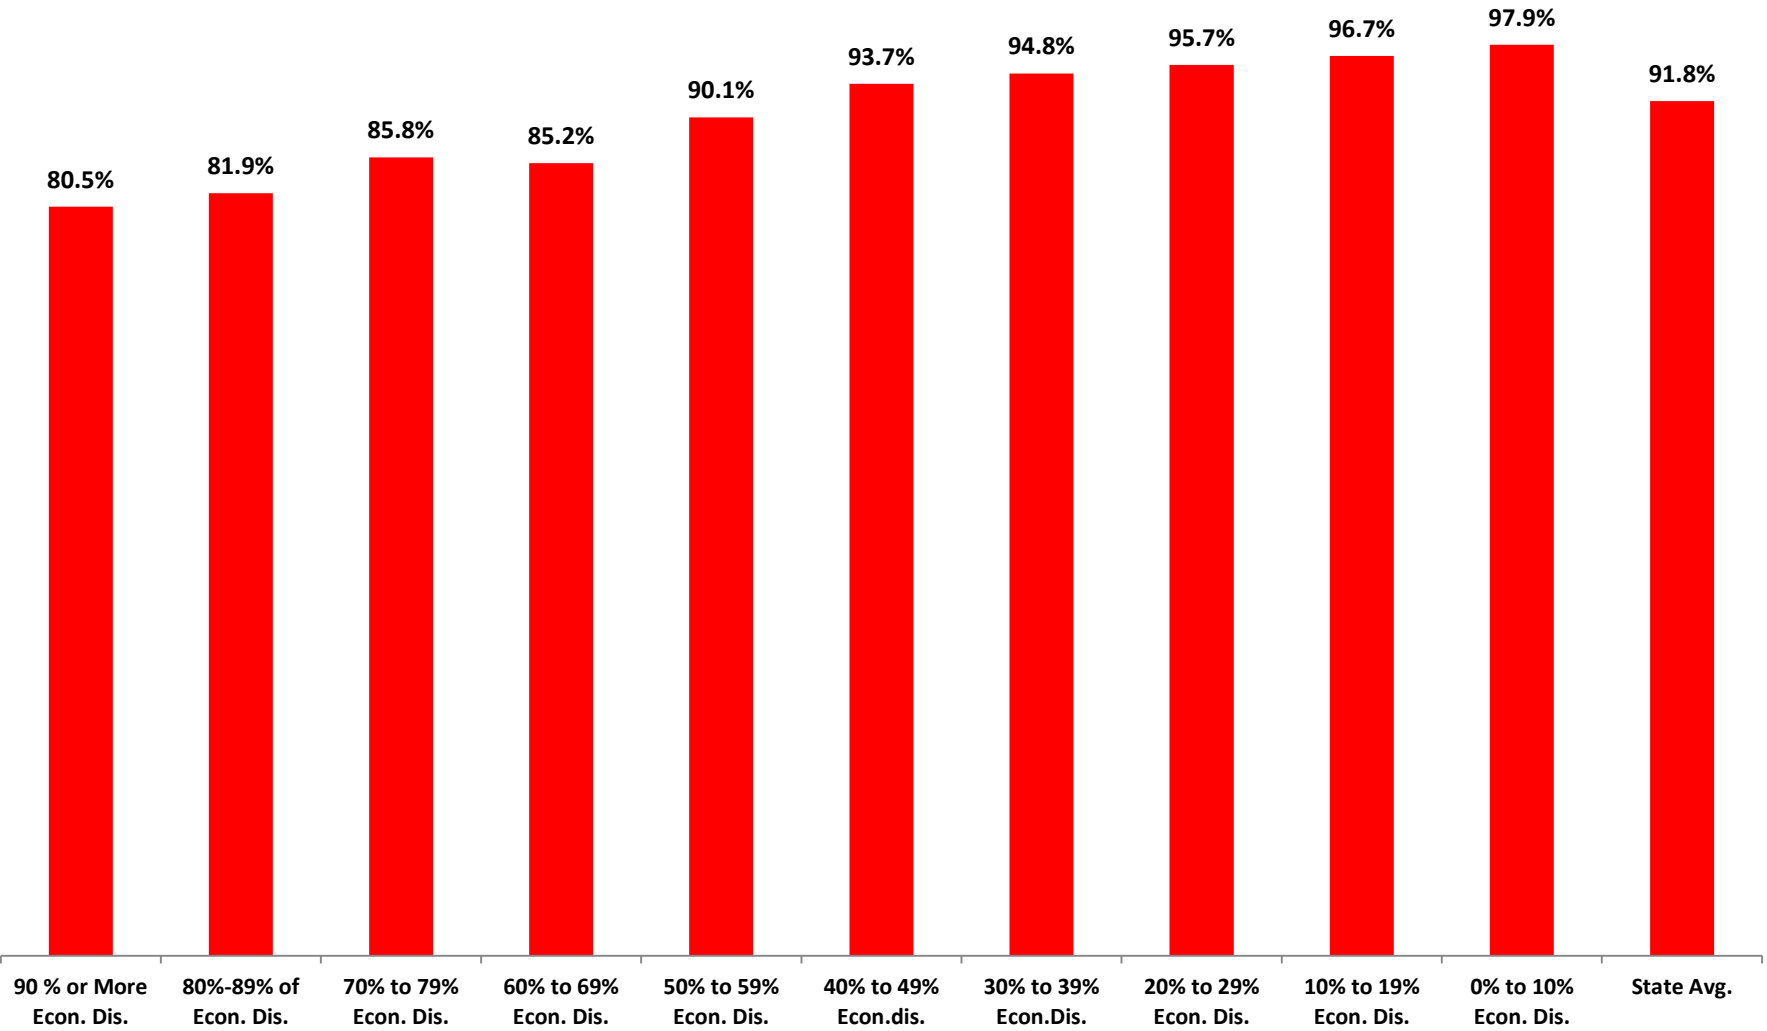

Four Year Graduation Rate - Class of 2014

Five Year Longitudinal Graduation Rate - Class of 2013

% of Class of 2012 Enrolled in College within 2 Years of Graduation

% of Class of 2014 Participating in ACT

% Of 2014 Test Takers Scoring Remediation Free on ACT

% of Class of 2014 Participating in SAT

% Of 2014 Test Takers Scoring Remediation Free on SAT

ACT Mean Score Class of 2014

SAT Mean Score Class of 2014