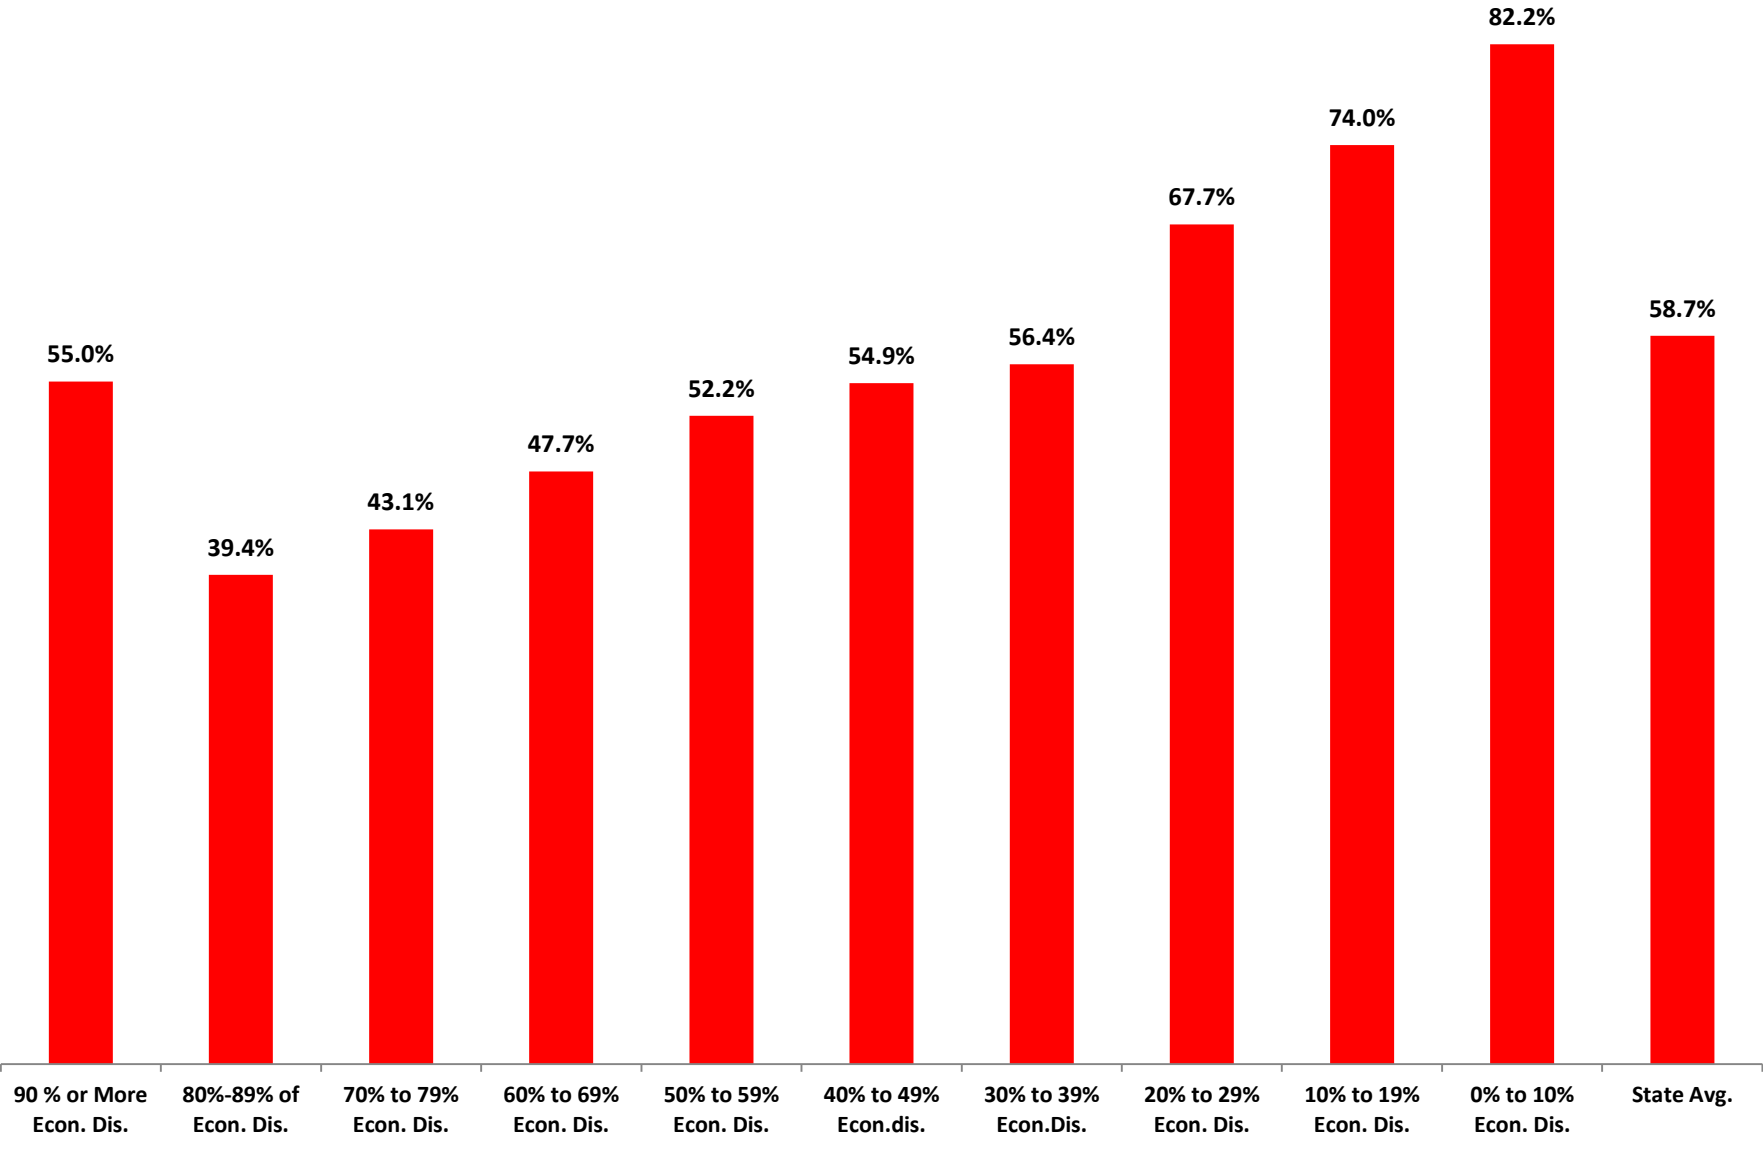

Four Year Graduation Rate - Class of 2014

Five Year Longitudinal Graduation Rate - Class of 2013

% of Class of 2012 Enrolled in College within 2 Years of Graduation

% of Class of 2014 Participating in ACT

% Of 2014 Test Takers Scoring Remediation Free on ACT

% of Class of 2014 Participating in SAT

% Of 2014 Test Takers Scoring Remediation Free on SAT

ACT Mean Score Class of 2014

SAT Mean Score Class of 2014