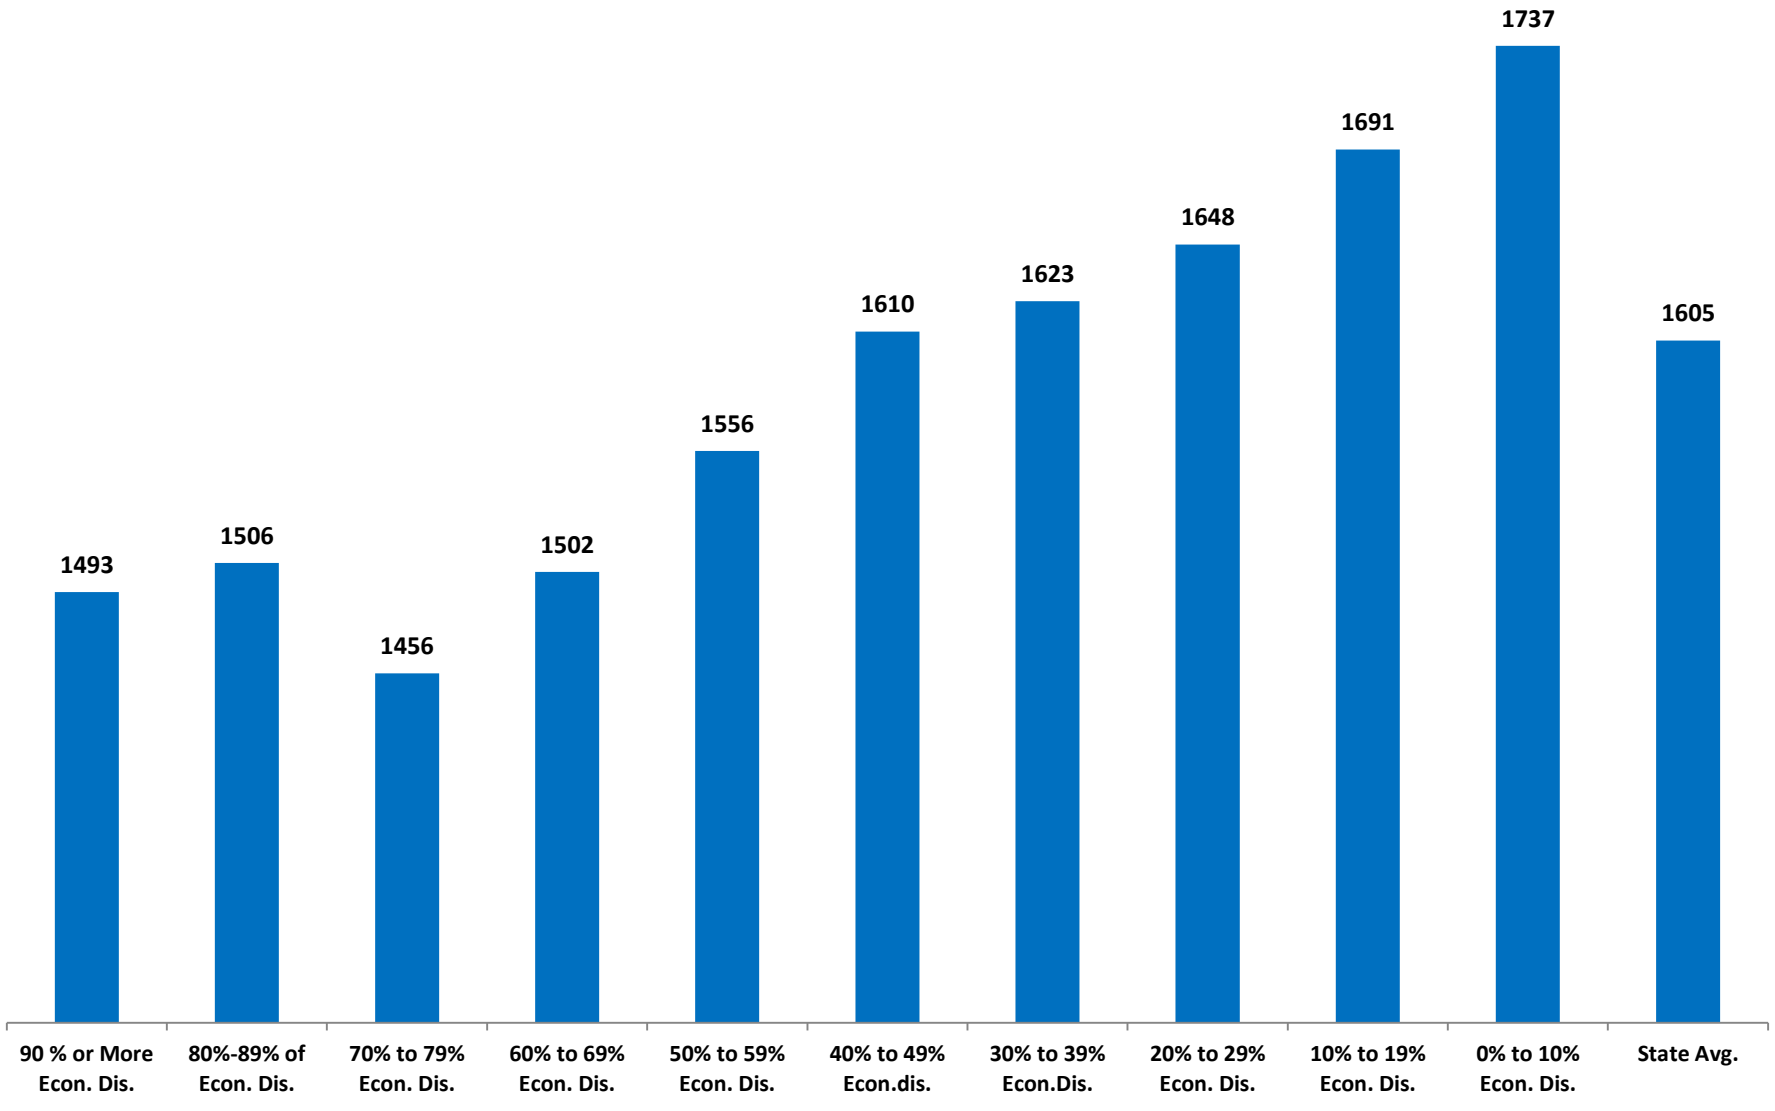

Four Year Graduation Rate - Class of 2014

Five Year Longitudinal Graduation Rate - Class of 2013

% of Class of 2012 Enrolled in College within 2 Years of Graduation

% of Class of 2014 Participating in ACT

% Of 2014 Test Takers Scoring Remediation Free on ACT

% of Class of 2014 Participating in SAT

% Of 2014 Test Takers Scoring Remediation Free on SAT

ACT Mean Score Class of 2014

SAT Mean Score Class of 2014