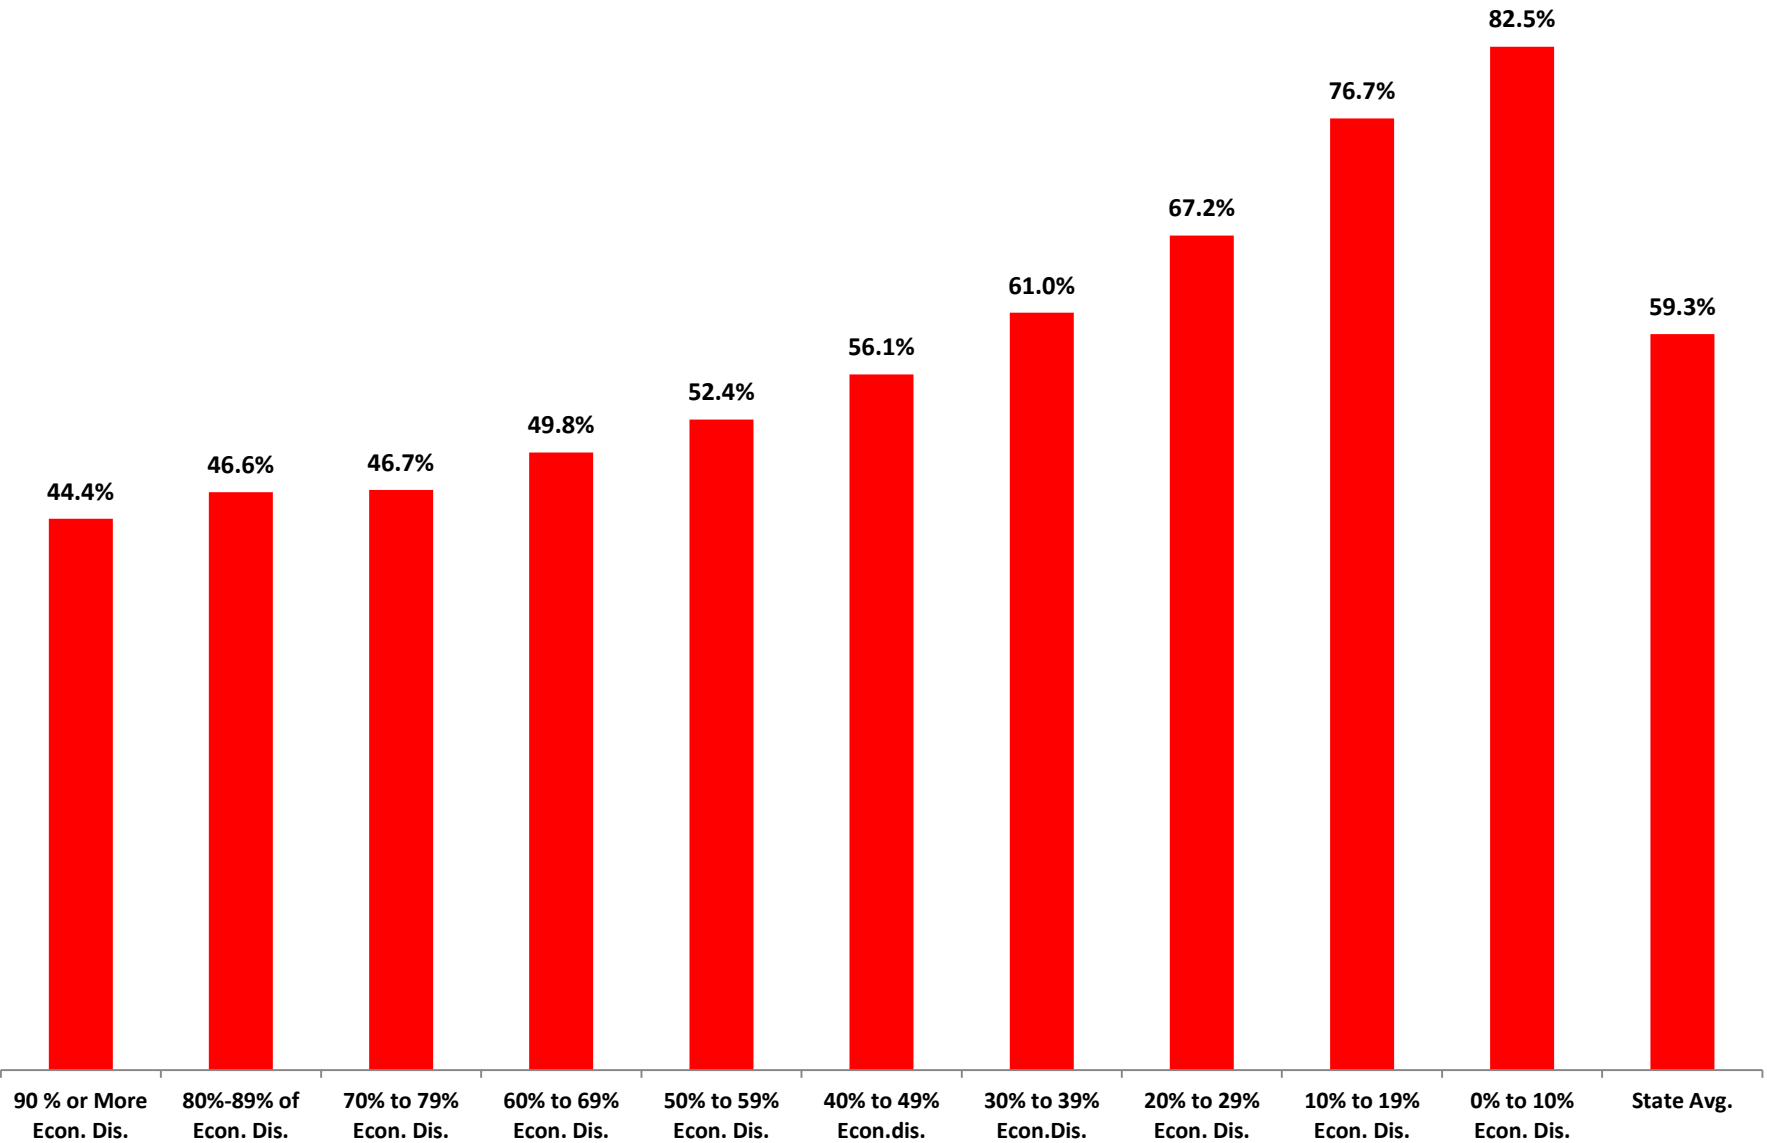

Four Year Graduation Rate - Class of 2014

Five Year Longitudinal Graduation Rate - Class of 2013

% of Class of 2012 Enrolled in College within 2 Years of Graduation

% of Class of 2014 Participating in ACT

% Of 2014 Test Takers Scoring Remediation Free on ACT

% of Class of 2014 Participating in SAT

% Of 2014 Test Takers Scoring Remediation Free on SAT

ACT Mean Score Class of 2014

SAT Mean Score Class of 2014