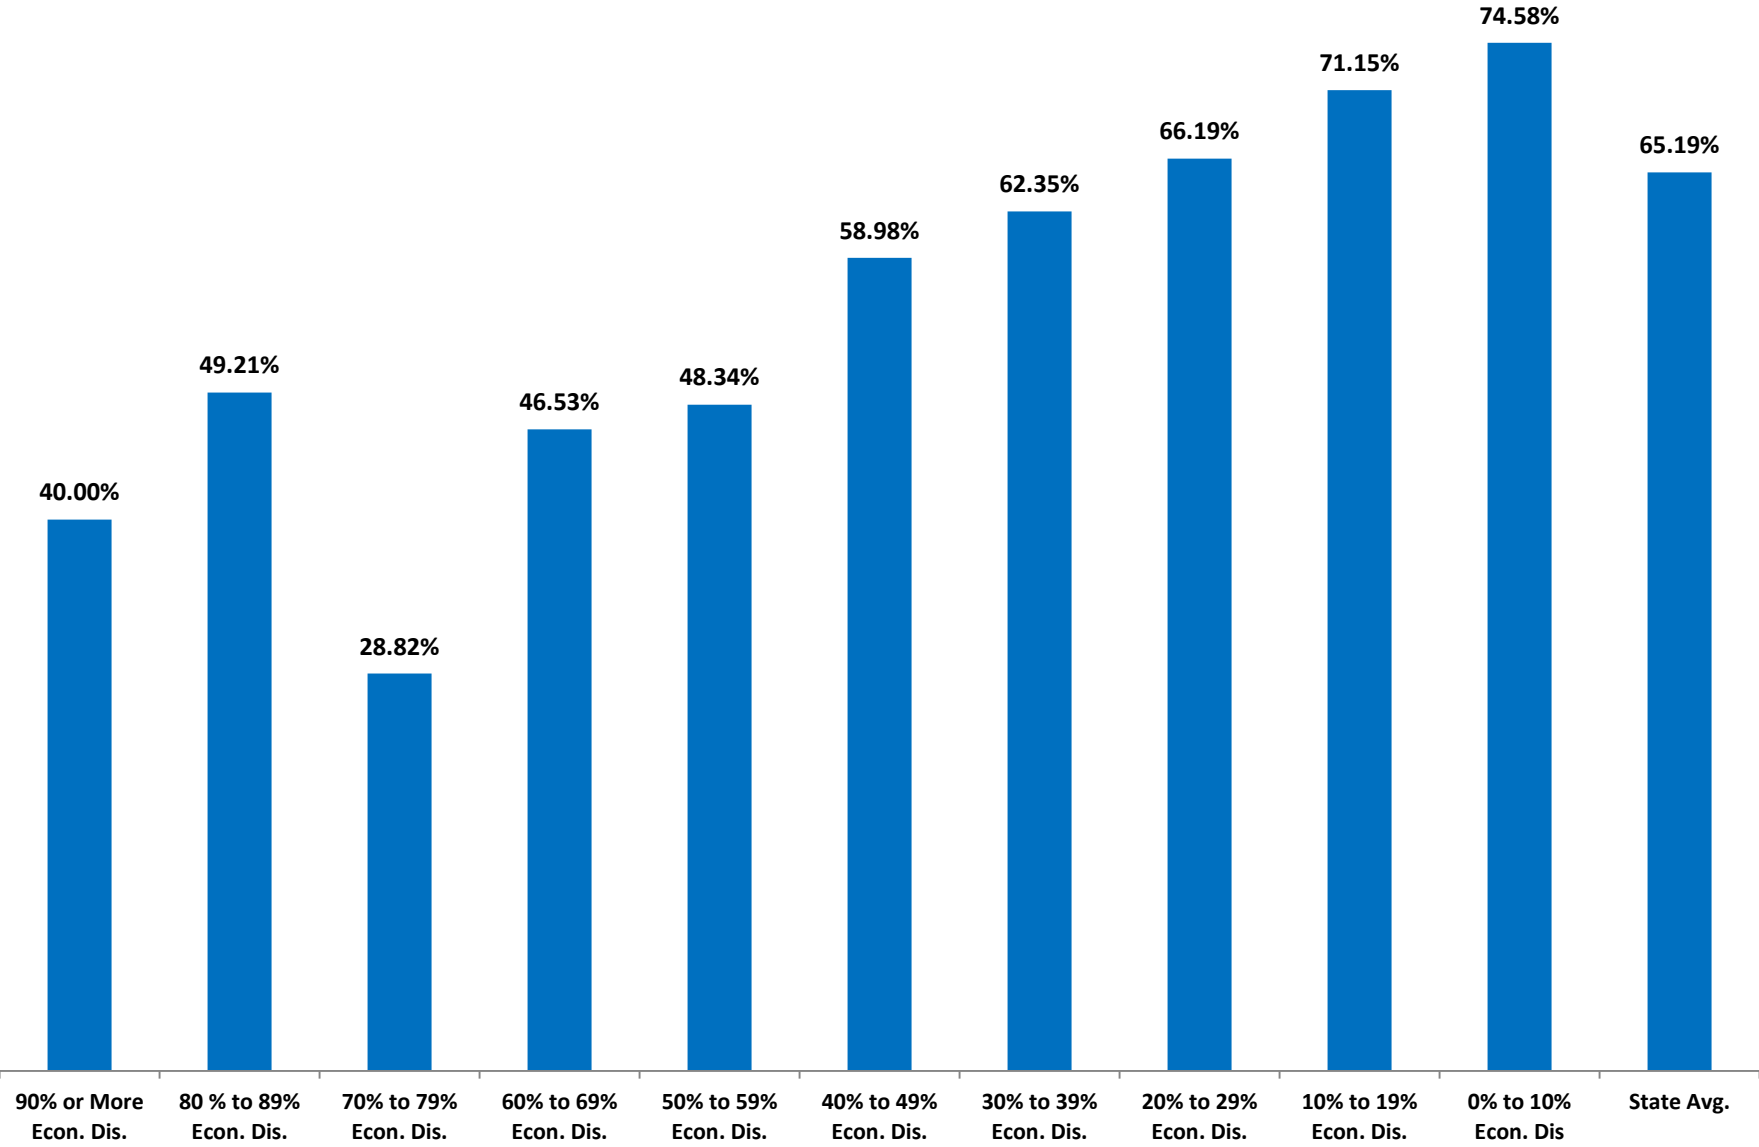

Four Year Graduation Rate - Class of 2014

Five Year Longitudinal Graduation Rate - Class of 2013

% of Class of 2012 Enrolled in College within 2 Years of Graduation

% of Class of 2014 Participating in ACT

% Of 2014 Test Takers Scoring Remediation Free on ACT

% of Class of 2014 Participating in SAT

% Of 2014 Test Takers Scoring Remediation Free on SAT

ACT Mean Score Class of 2014

SAT Mean Score Class of 2014