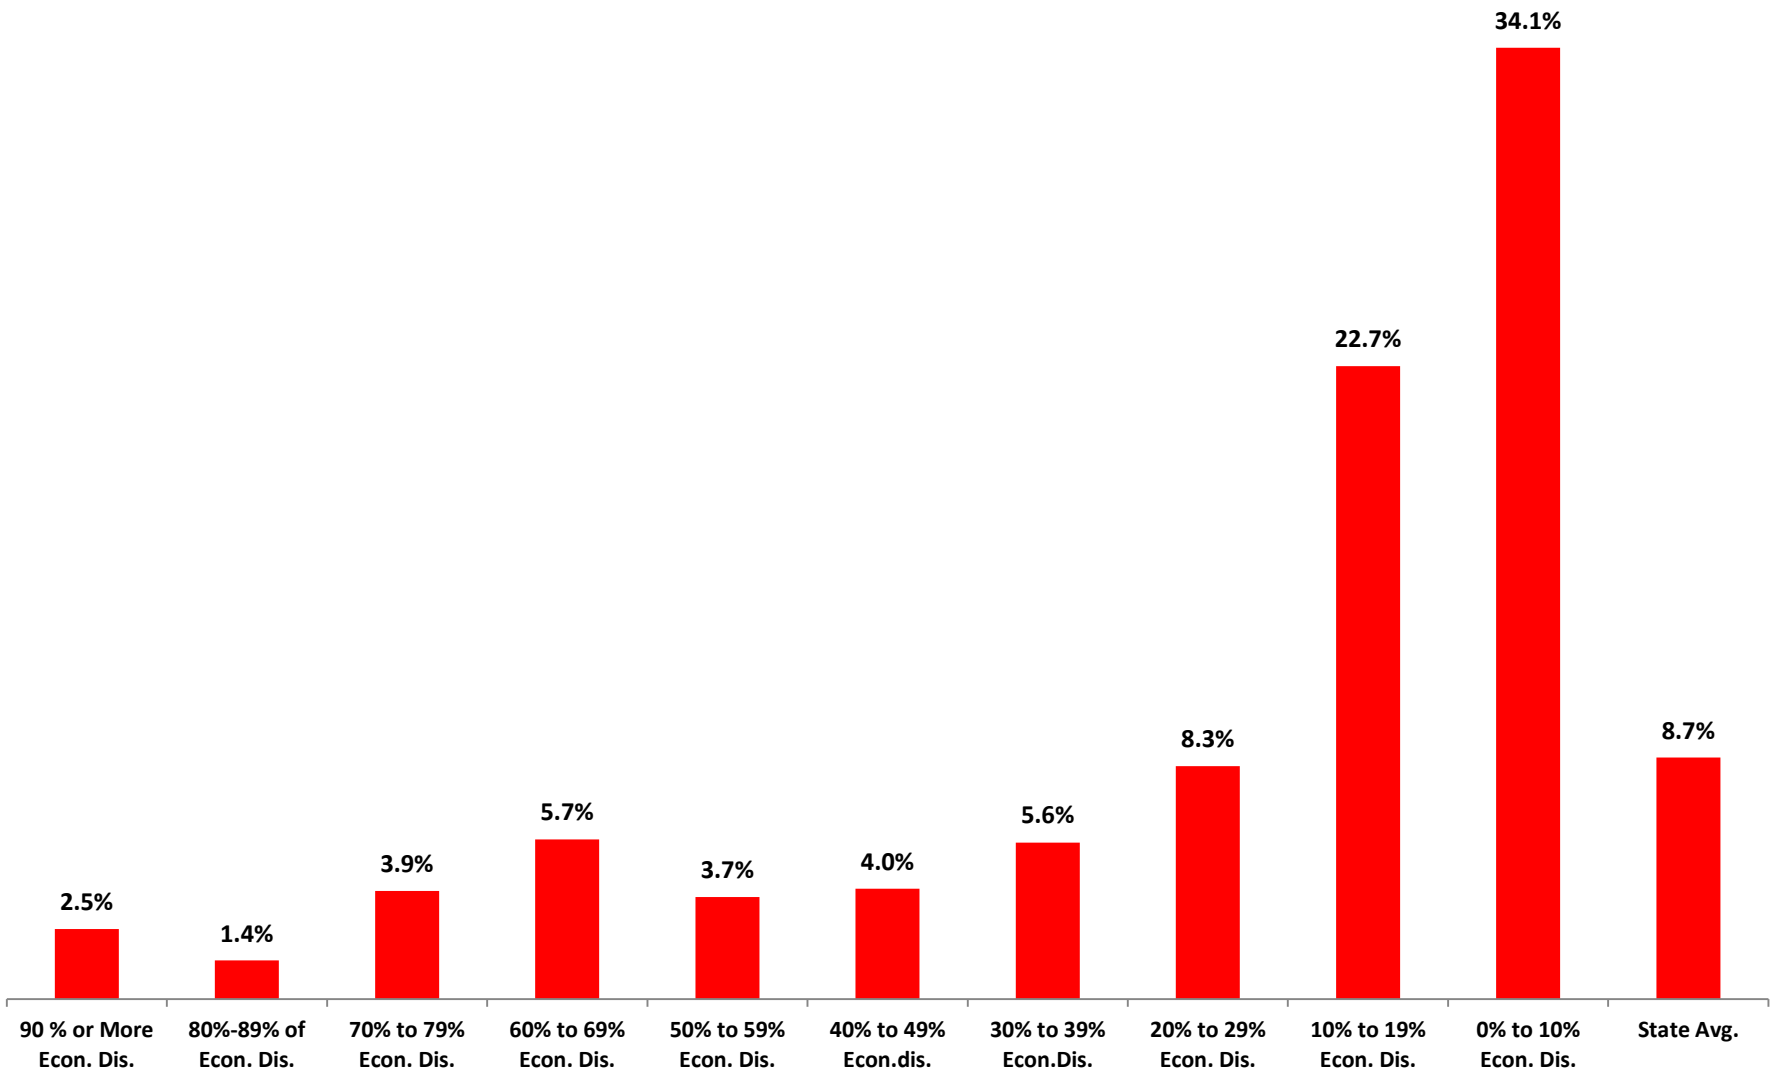

Four Year Graduation Rate - Class of 2014

Five Year Longitudinal Graduation Rate - Class of 2013

% of Class of 2012 Enrolled in College within 2 Years of Graduation

% of Class of 2014 Participating in ACT

% Of 2014 Test Takers Scoring Remediation Free on ACT

% of Class of 2014 Participating in SAT

% Of 2014 Test Takers Scoring Remediation Free on SAT

ACT Mean Score Class of 2014

SAT Mean Score Class of 2014