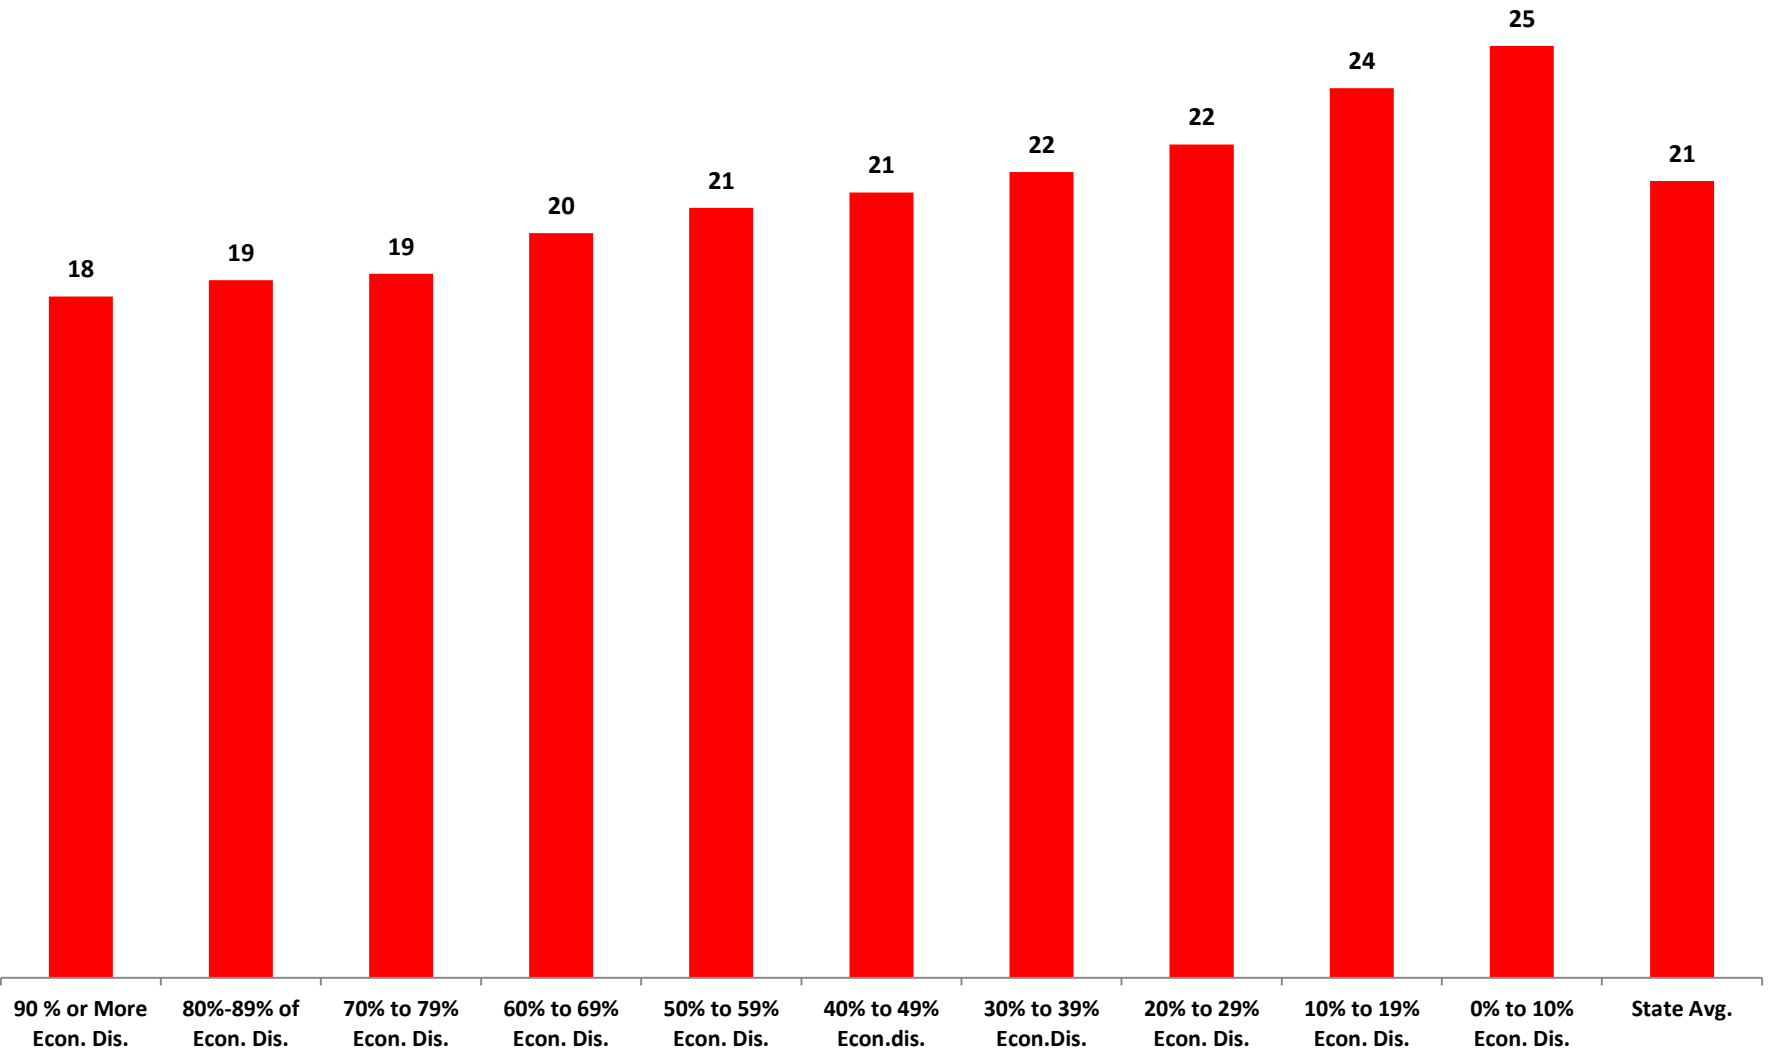

% Of 2014 Test Takers Scoring Remediation Free on ACT

% of Class of 2014 Participating in SAT

% Of 2014 Test Takers Scoring Remediation Free on SAT

ACT Mean Score Class of 2014

SAT Mean Score Class of 2014